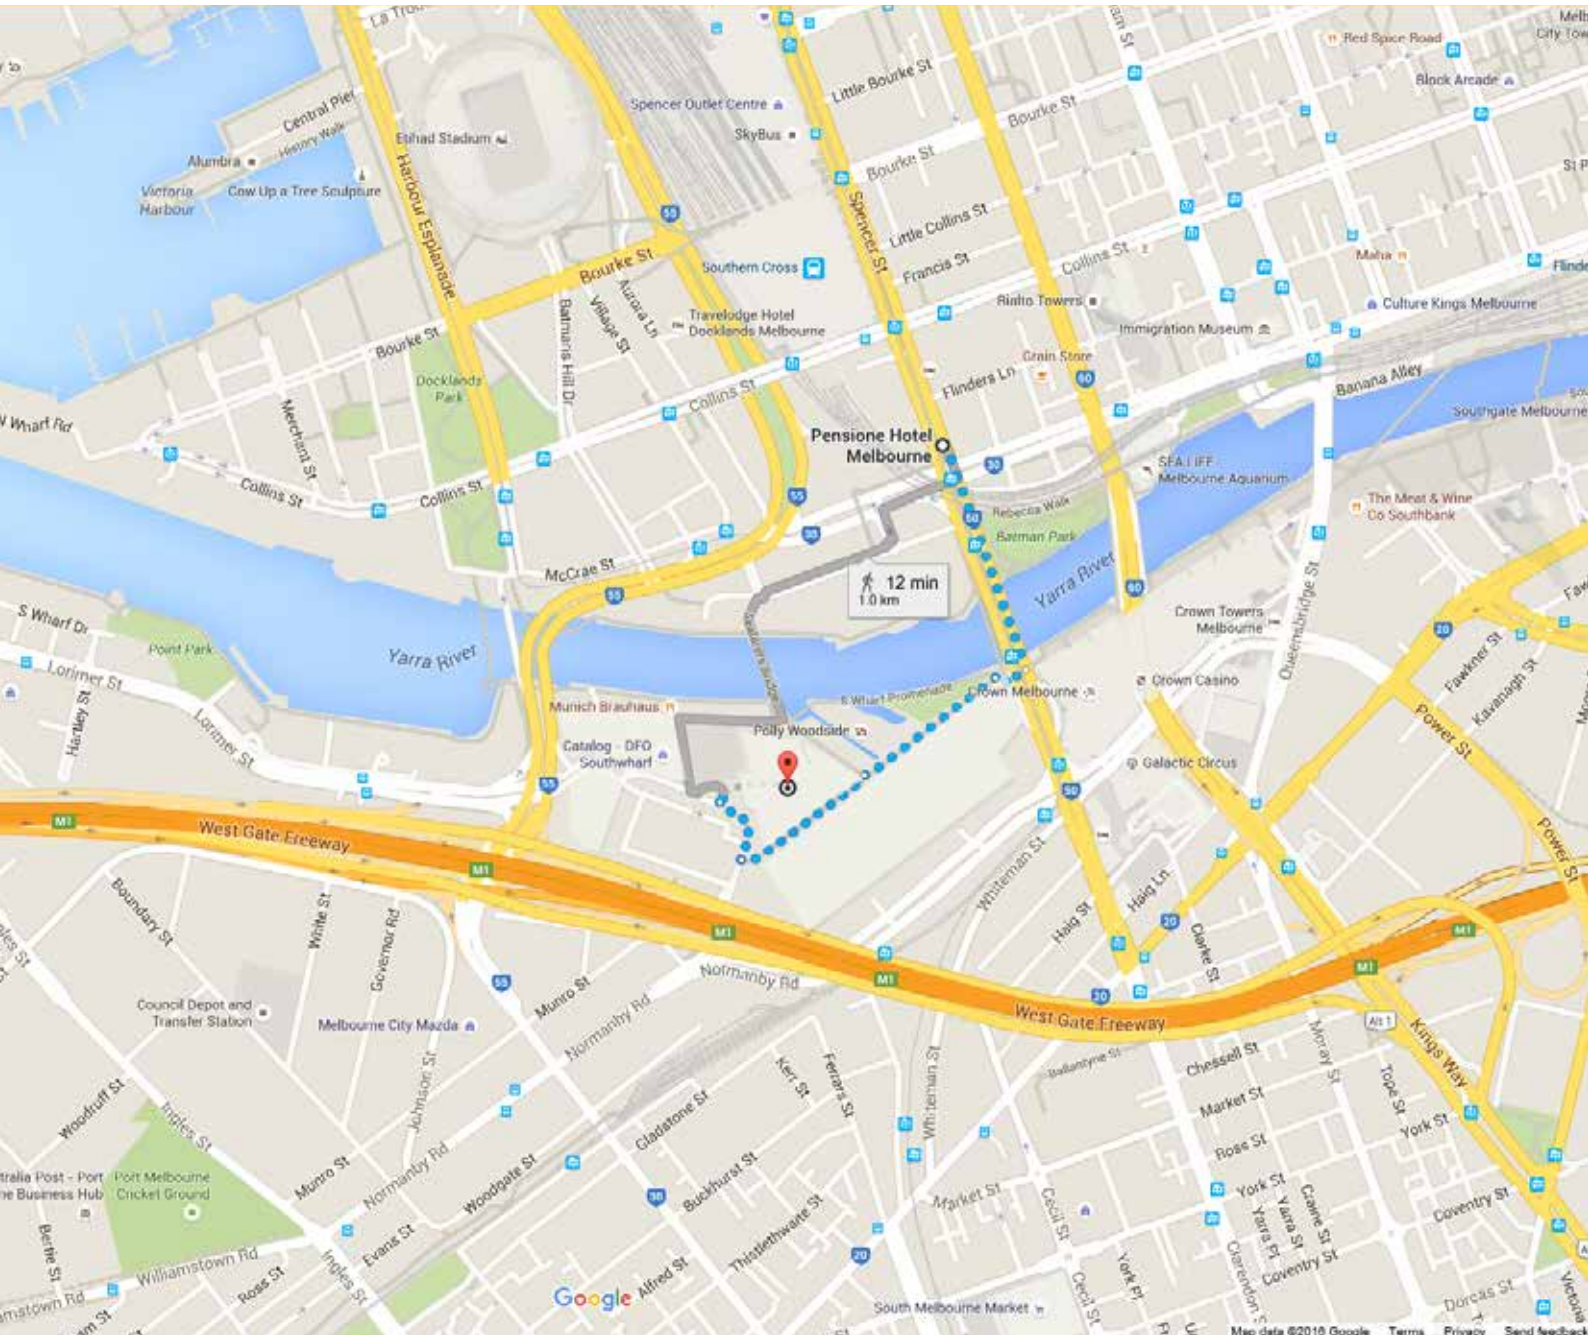

Pensione Hotel Melbourne

16 Spencer Street, Melbourne VIC

17th Alzheimer's Australia
Biennial National Dementia Conference
17-20 October 2017 | Melbourne